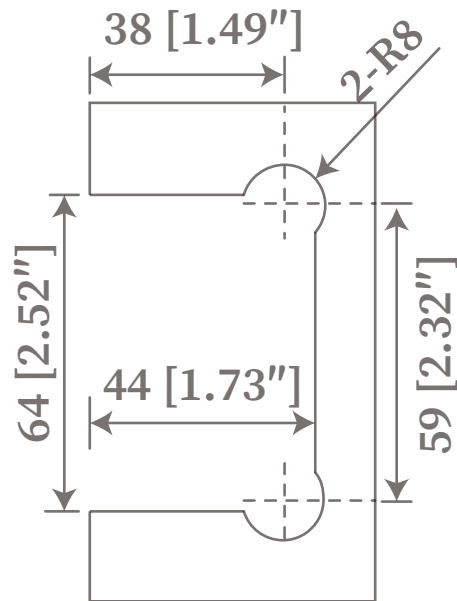

SGH Shower Hinges

SGH-A201

Material: Brass
Glass thickness: 6/8/10 mm
Self-closing at about 30°
Max. glass door weight: 45kg / 2pcs

Polished Chrome

Matte Black

Polished Nickel

Gun Metal

Brushed Chrome