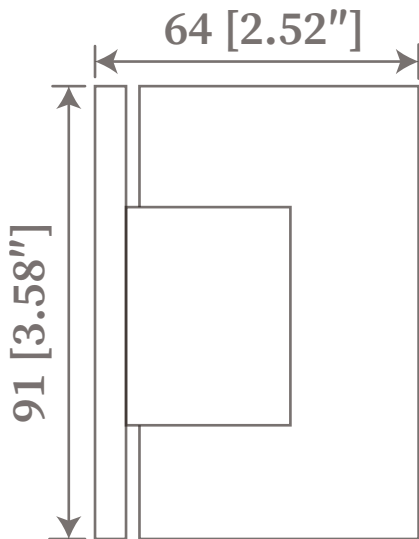

SGH Shower Hinges

SGH-A201

Material: Brass
Glass thickness: 6/8/10 mm
Self-closing at about 30°
Max. glass door weight: 45kg / 2pcs

Polished Chrome

Matte Black

Polished Nickel

Gun Metal

Brushed Chrome