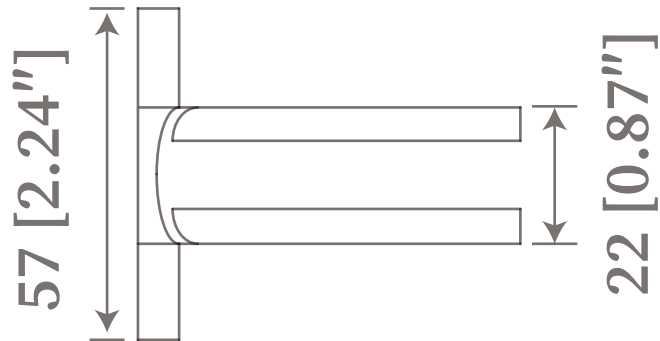

SGH Shower Hinges

SGH-A201

Material: Brass
Glass thickness: 6/8/10 mm
Self-closing at about 30°
Max. glass door weight: 45kg / 2pcs

Polished Chrome

Matte Black

Polished Nickel

Gun Metal

Brushed Chrome